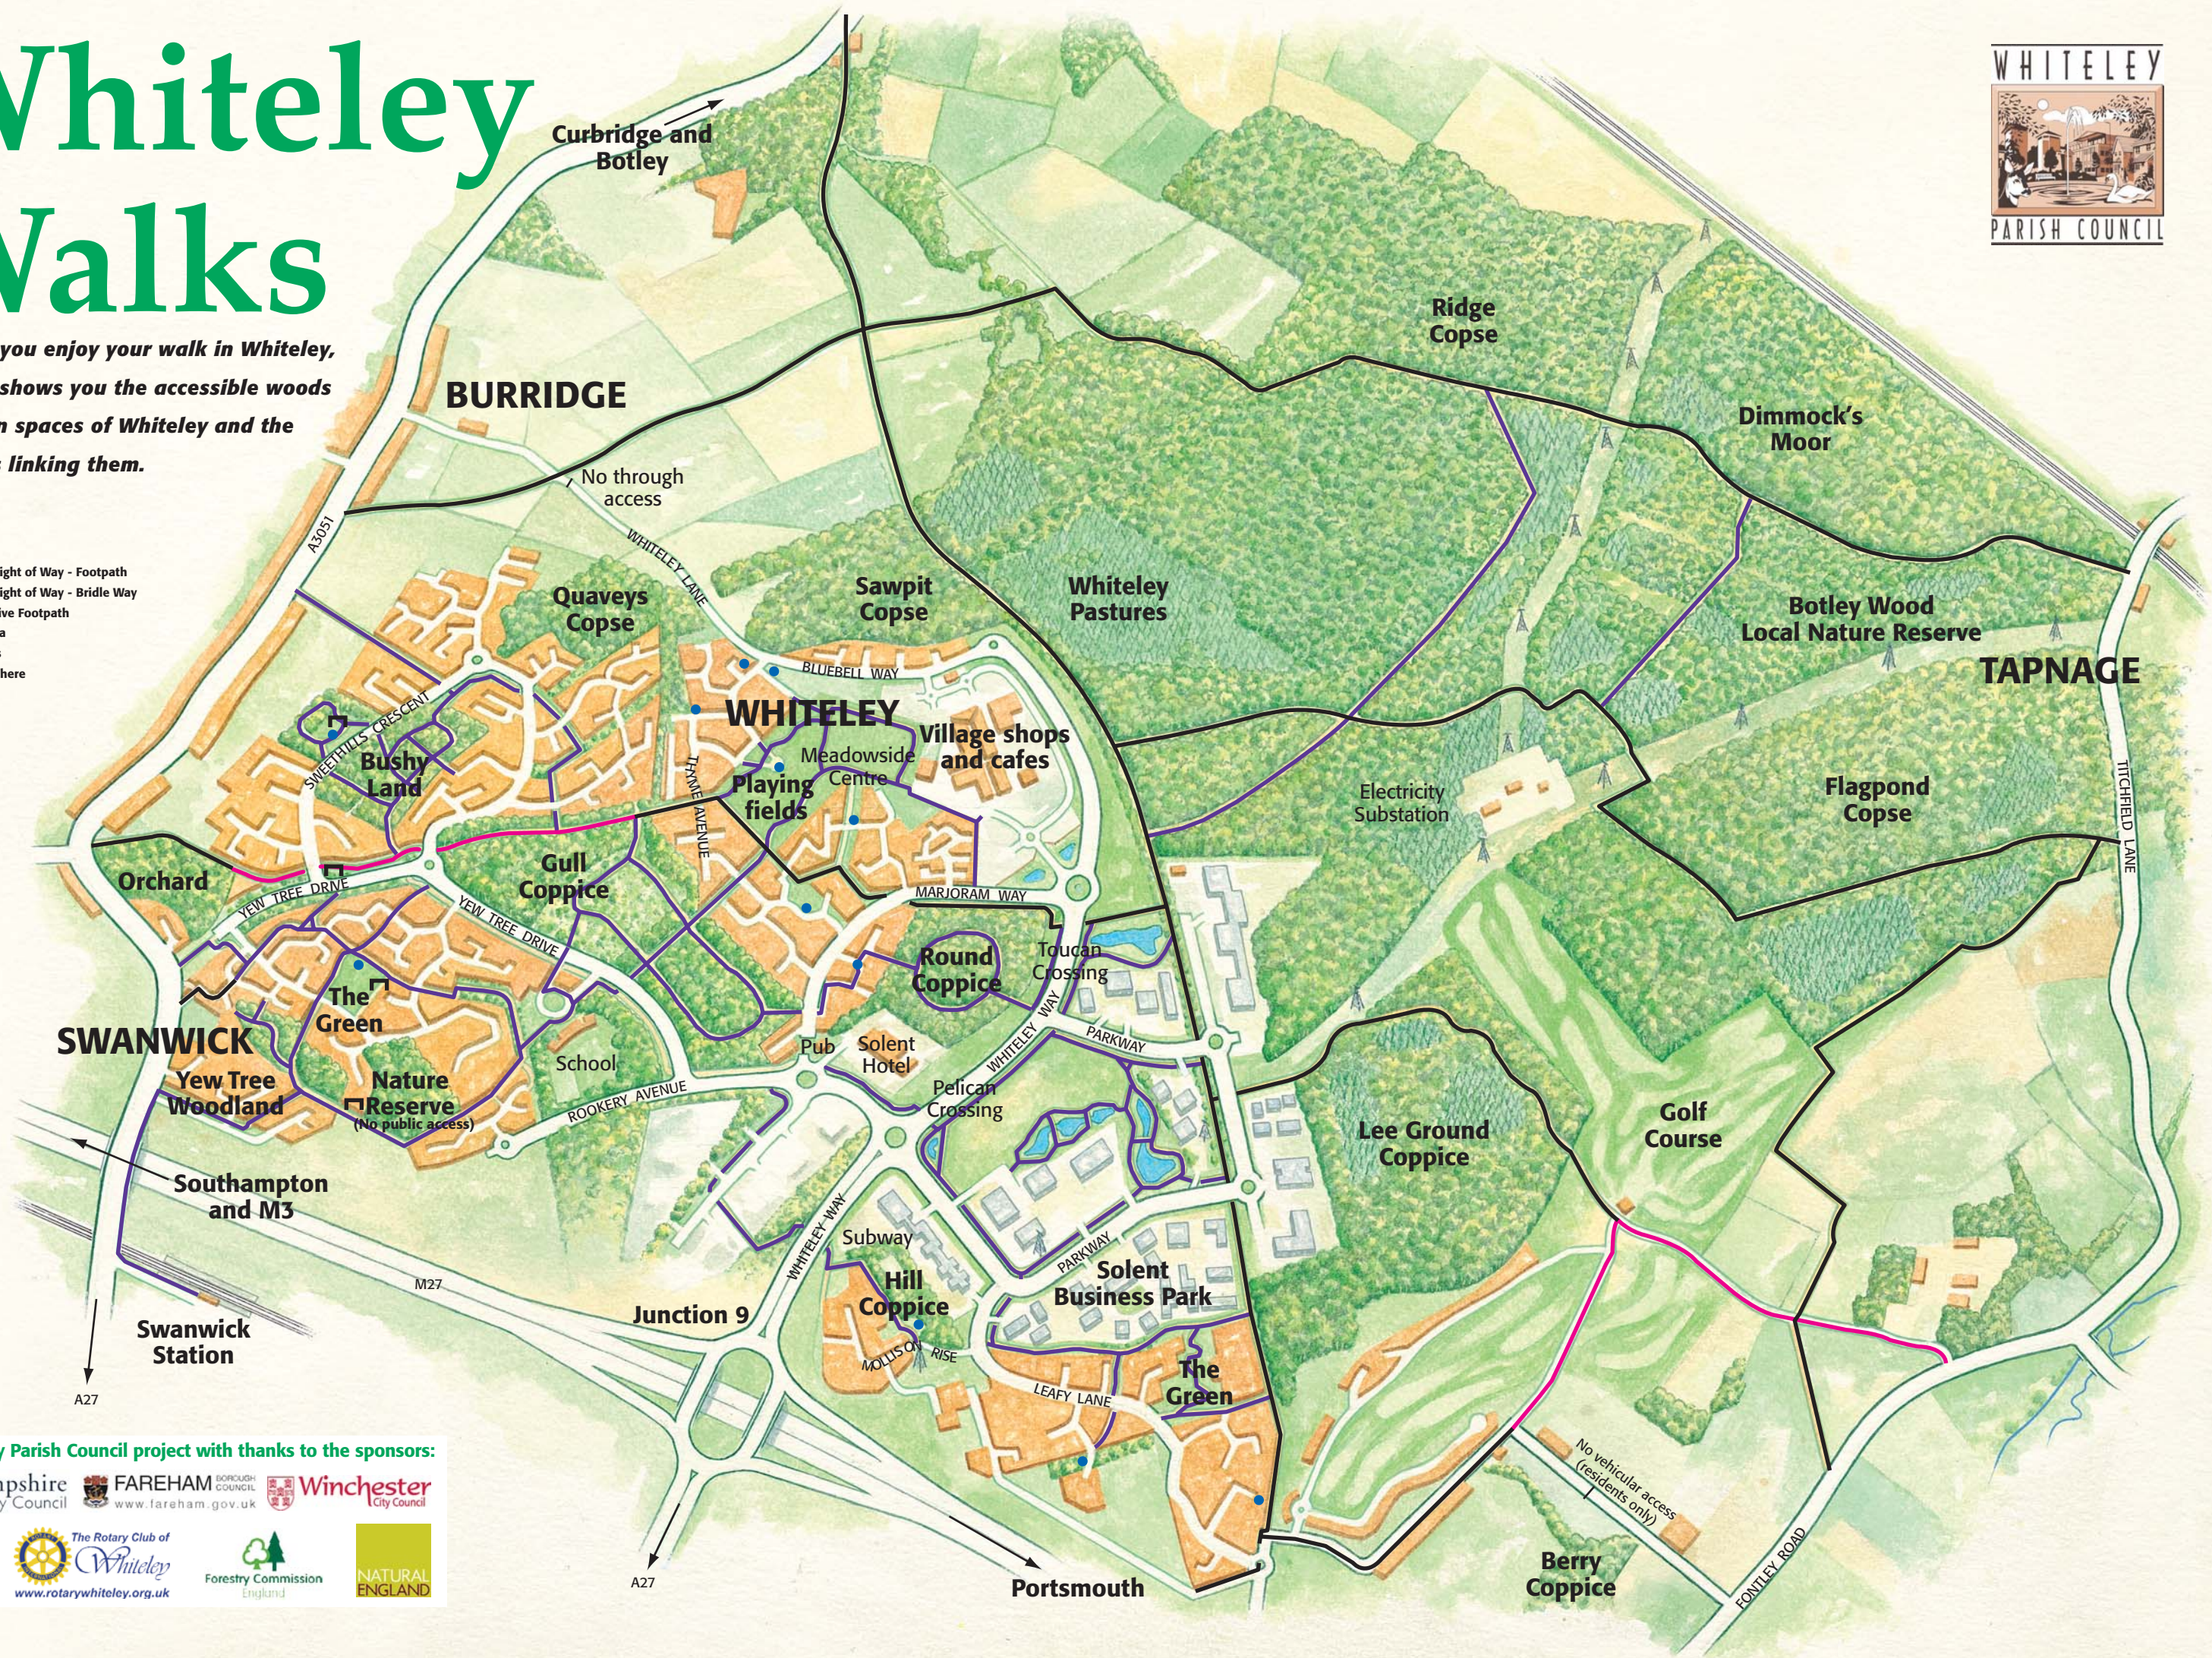

# Whiteley Walks

We hope you enjoy your walk in Whiteley, this map shows you the accessible woods and green spaces of Whiteley and the pathways linking them.

- Public Right of Way - Footpath
- Public Right of Way - Bridle Way
- Permissive Footpath
- Play area
- Benches
- You are here

A Whiteley Parish Council project with thanks to the sponsors: